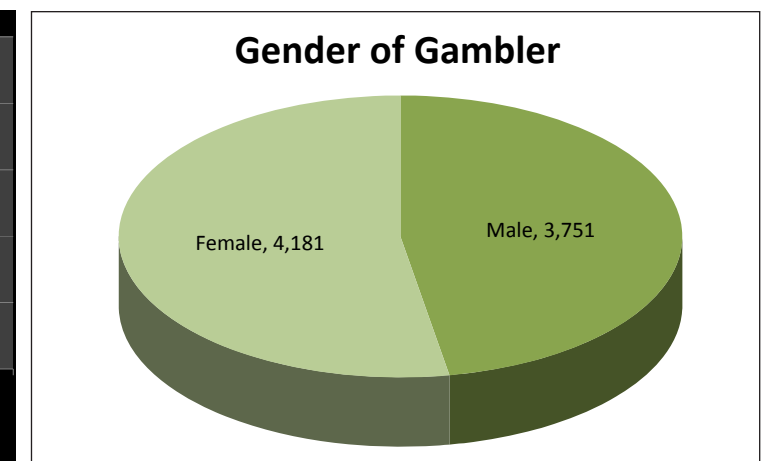

The Problem Gamblers Help Network of West Virginia

Clinical and Demographic Data August 2000 --- August 2009

The Problem Gamblers Help Network of West Virginia