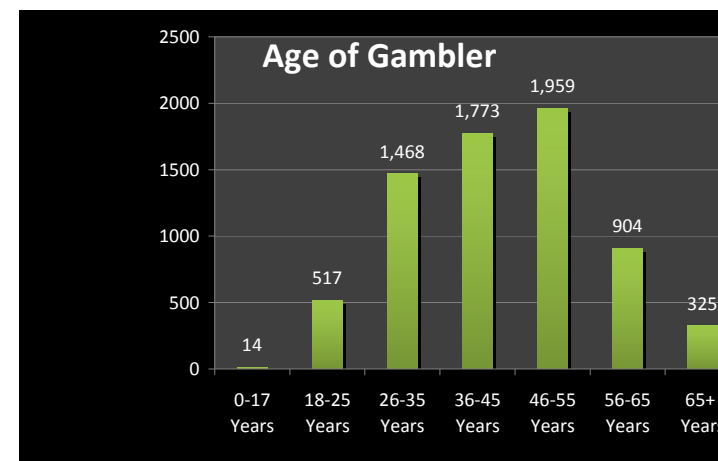

The Problem Gamblers Help Network of West Virginia

Clinical and Demographic Data August 2000 --- August 2009

The Problem Gamblers Help Network of West Virginia