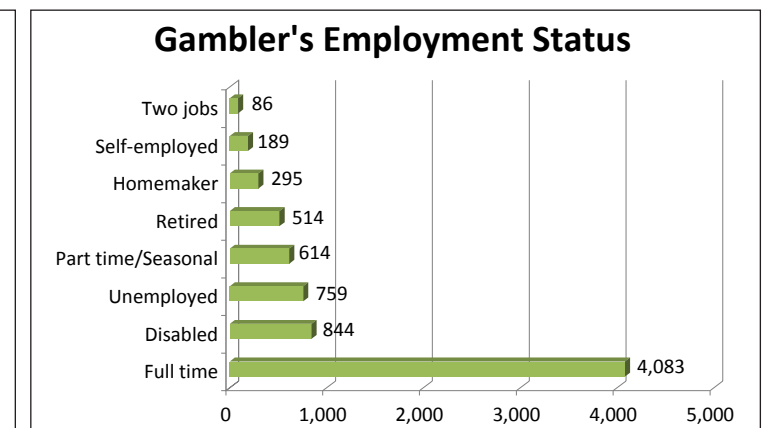

The Problem Gamblers Help Network of West Virginia

Clinical and Demographic Data August 2000 --- August 2009

The Problem Gamblers Help Network of West Virginia