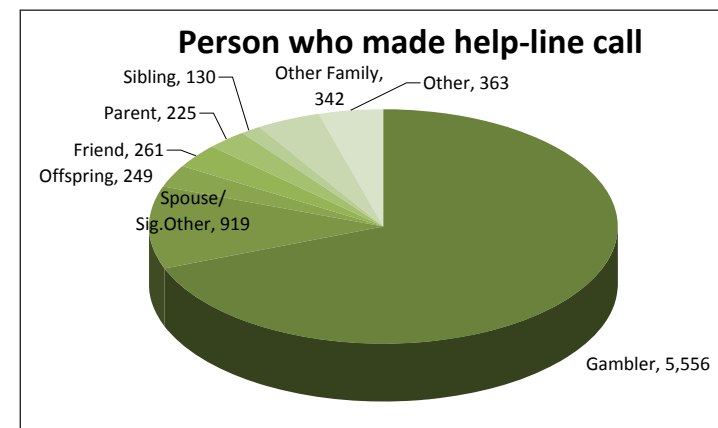

The Problem Gamblers Help Network of West Virginia

Clinical and Demographic Data August 2000 --- August 2009

The Problem Gamblers Help Network of West Virginia