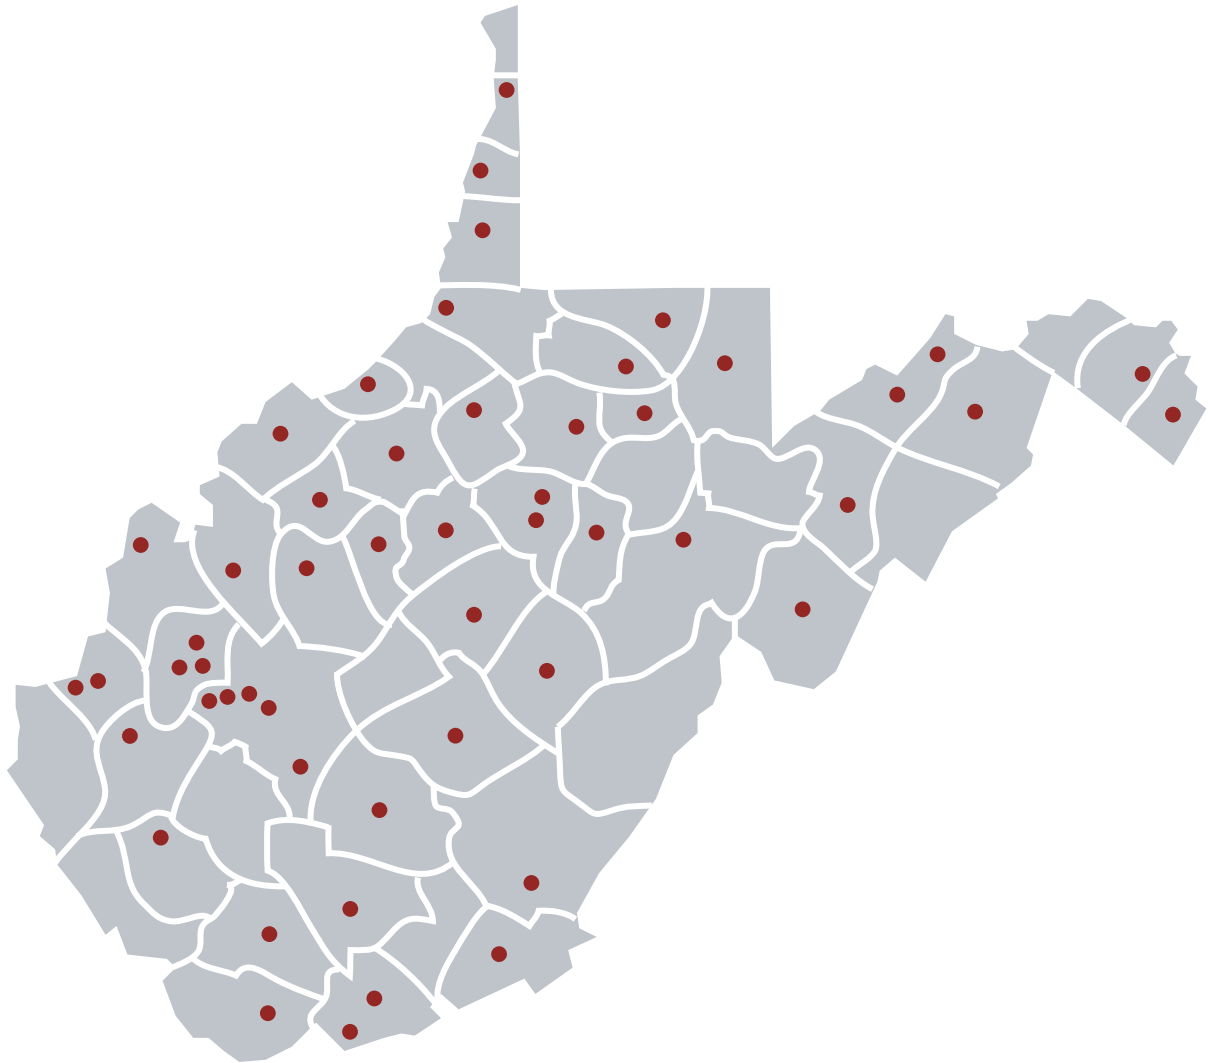

# Communities in which Problem Gamblers Help Network of West Virginia has at least one treatment provider as of December 16, 2009

Barboursville  
Beckley  
Bluefield  
Buckhannon  
Cabin Creek  
Chapmanville  
Charleston  
Clarksburg  
Dunbar  
Elkins  
Fairmont  
Fayetteville

Franklin  
Ft. Ashby  
Glenville  
Grafton  
Grantsville  
Hamlin  
Harrisville  
Huntington  
Hurricane  
Jane Lew  
Keyser  
Kingwood

Lewisburg  
Martinsburg  
Morgantown  
Moundsville  
Mullens  
New Martinsville  
Nitro  
Parkersburg  
Petersburg  
Point Pleasant  
Princeton  
Ravenswood

Ripley  
Romney  
South Charleston  
Spencer  
St. Marys  
Summersville  
Sutton  
Tanner  
Teays Valley  
Webster Springs  
Weirton  
Welch

Weston  
West Union  
Wheeling